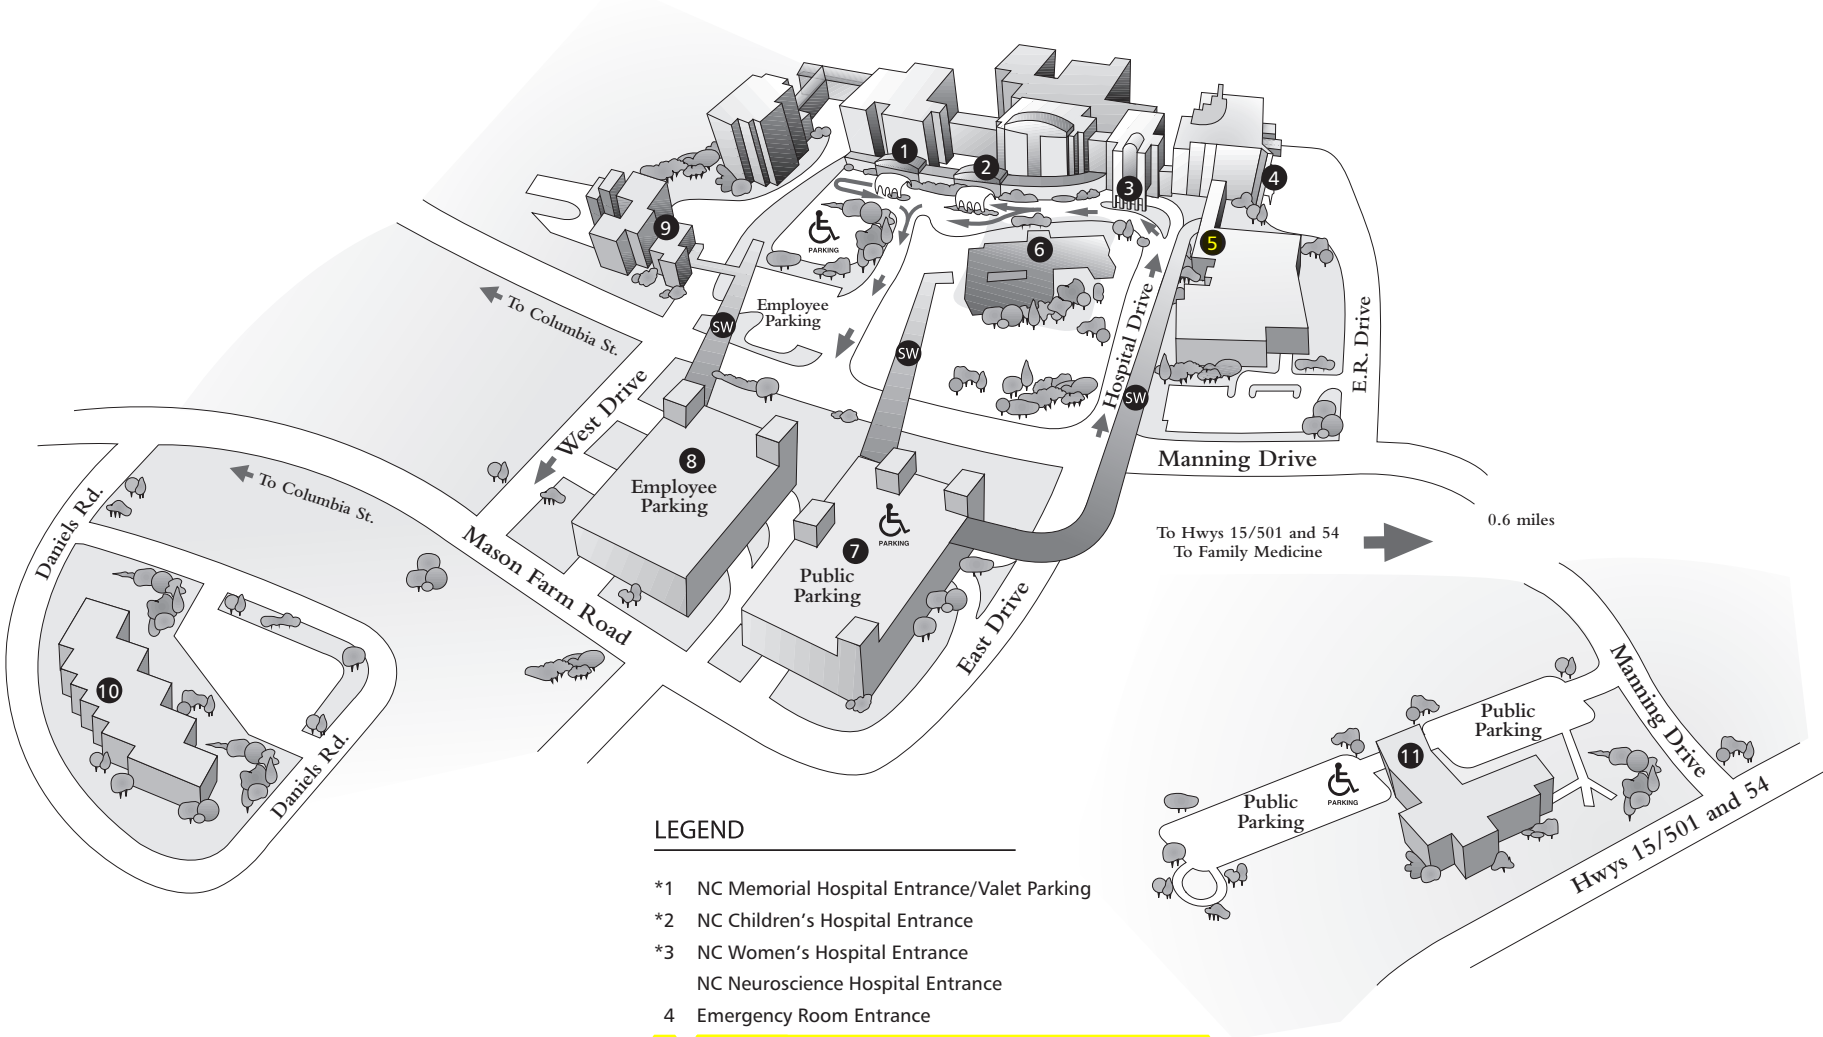

UNC HEALTH CARE MAIN MEDICAL CAMPUS

LEGEND

- *1 NC Memorial Hospital Entrance/Valet Parking
- *2 NC Children’s Hospital Entrance
- *3 NC Women’s Hospital Entrance
NC Neuroscience Hospital Entrance
- 4 Emergency Room Entrance
- *5 NC Cancer Hospital Entrance (Opening Late Summer 2009)**
- ~~*6 Gravelly Building/NC Clinical Cancer Center~~
- *7 Public Parking (Dogwood Deck)
- *8 Employee Parking (Cardinal Deck)
- 9 School of Dentistry Entrance
- 10 Ambulatory Care Center
- 11 Family Medicine Entrance
- SW Skywalk

* Golf Cart Shuttle Available